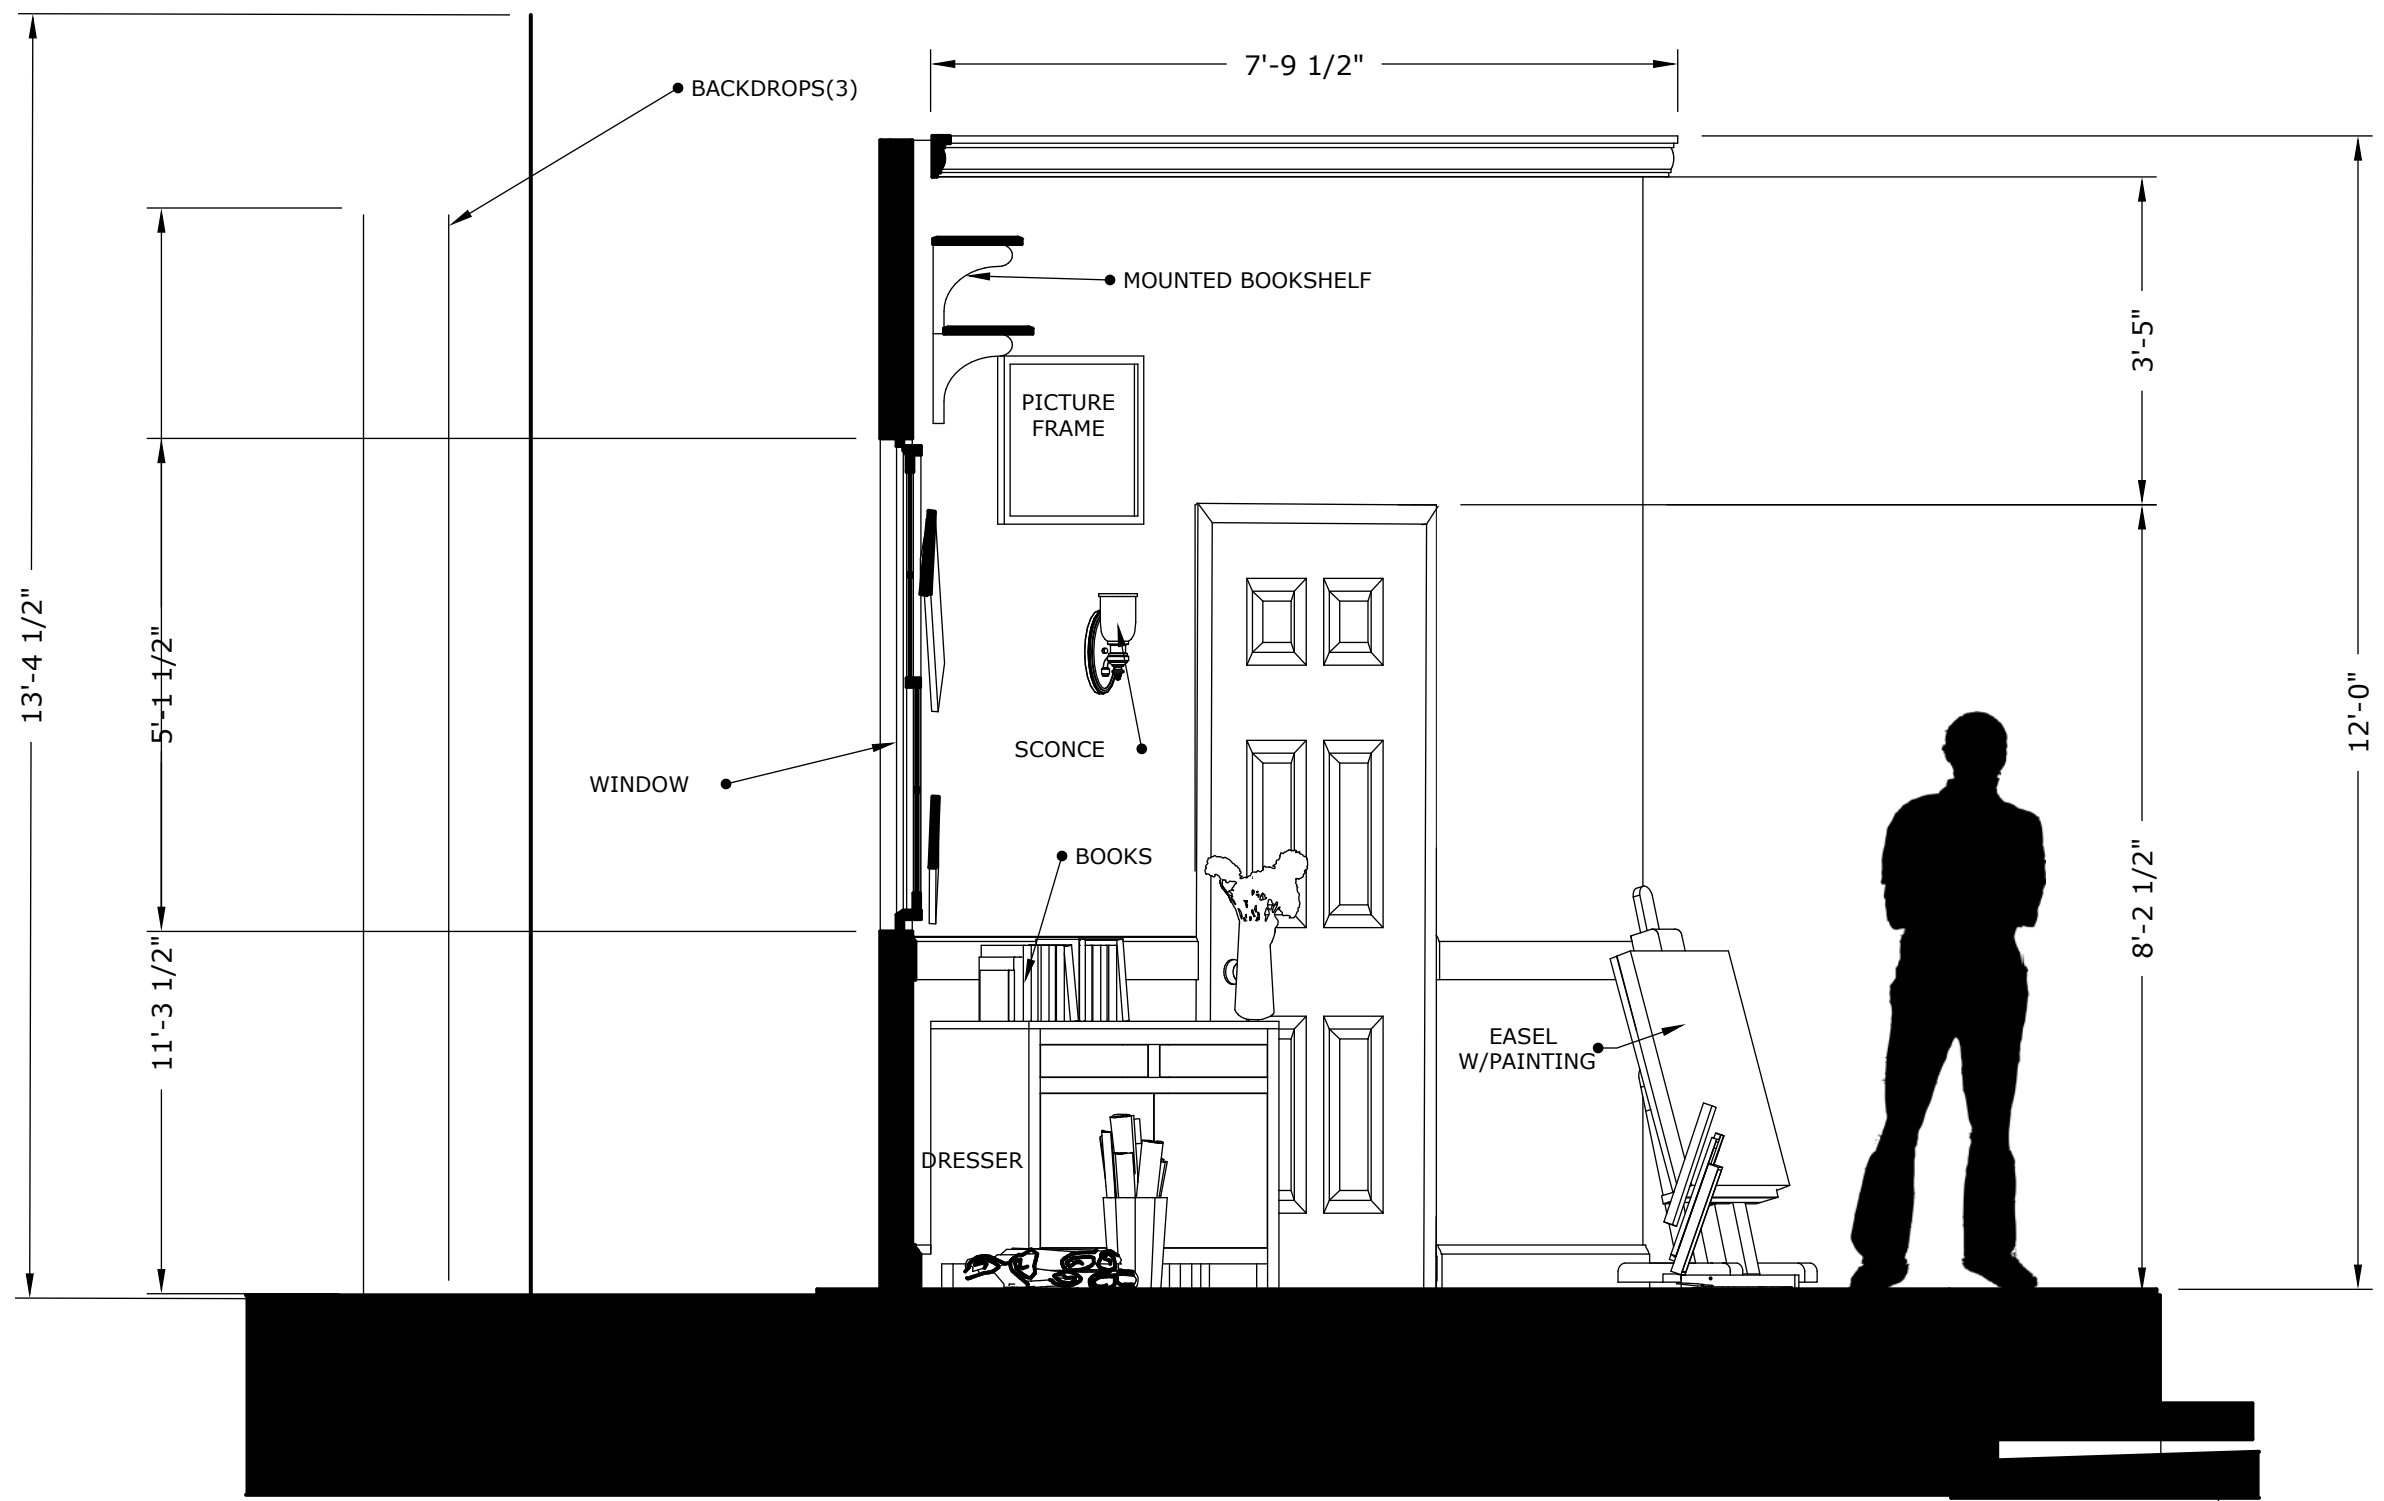

THERE'S A MAN IN THE WOODS	
SCAD MONDANARO	
TITLE PAGE	
DES: S. FOX	DIR: J.HOBBIE
SCALE:	DATE:

NTC

1	
THERE'S A MAN IN THE WOODS	
SCAD MONDANARO	
GROUNDPLAN	
DES: S. FOX	DIR: J.HOBBIE
SCALE: 1/2"=1'-0"	DATE: 02.02.2023

2

THERE'S A MAN IN THE WOODS	
SCAD MONDANARO	
FRONT ELEVATION	
DES: S. FOX	DIR: J.HOBBIE
SCALE: 1/2"=1'-0"	DATE: 02.02.2023

3

THERE'S A MAN IN THE WOODS	
SCAD MONDANARO	
RIGHT ELEVATION	
DES: S. FOX	DIR: J.HOBBIE
SCALE: 1/2"=1'-0"	DATE: 02.02.2023

4

THERE'S A MAN IN THE WOODS	
SCAD MONDANARO	
LEFT ELEVATION	
DES: S. FOX	DIR: J.HOBBIE
SCALE: 1/2"=1'-0"	DATE: 02.02.2023