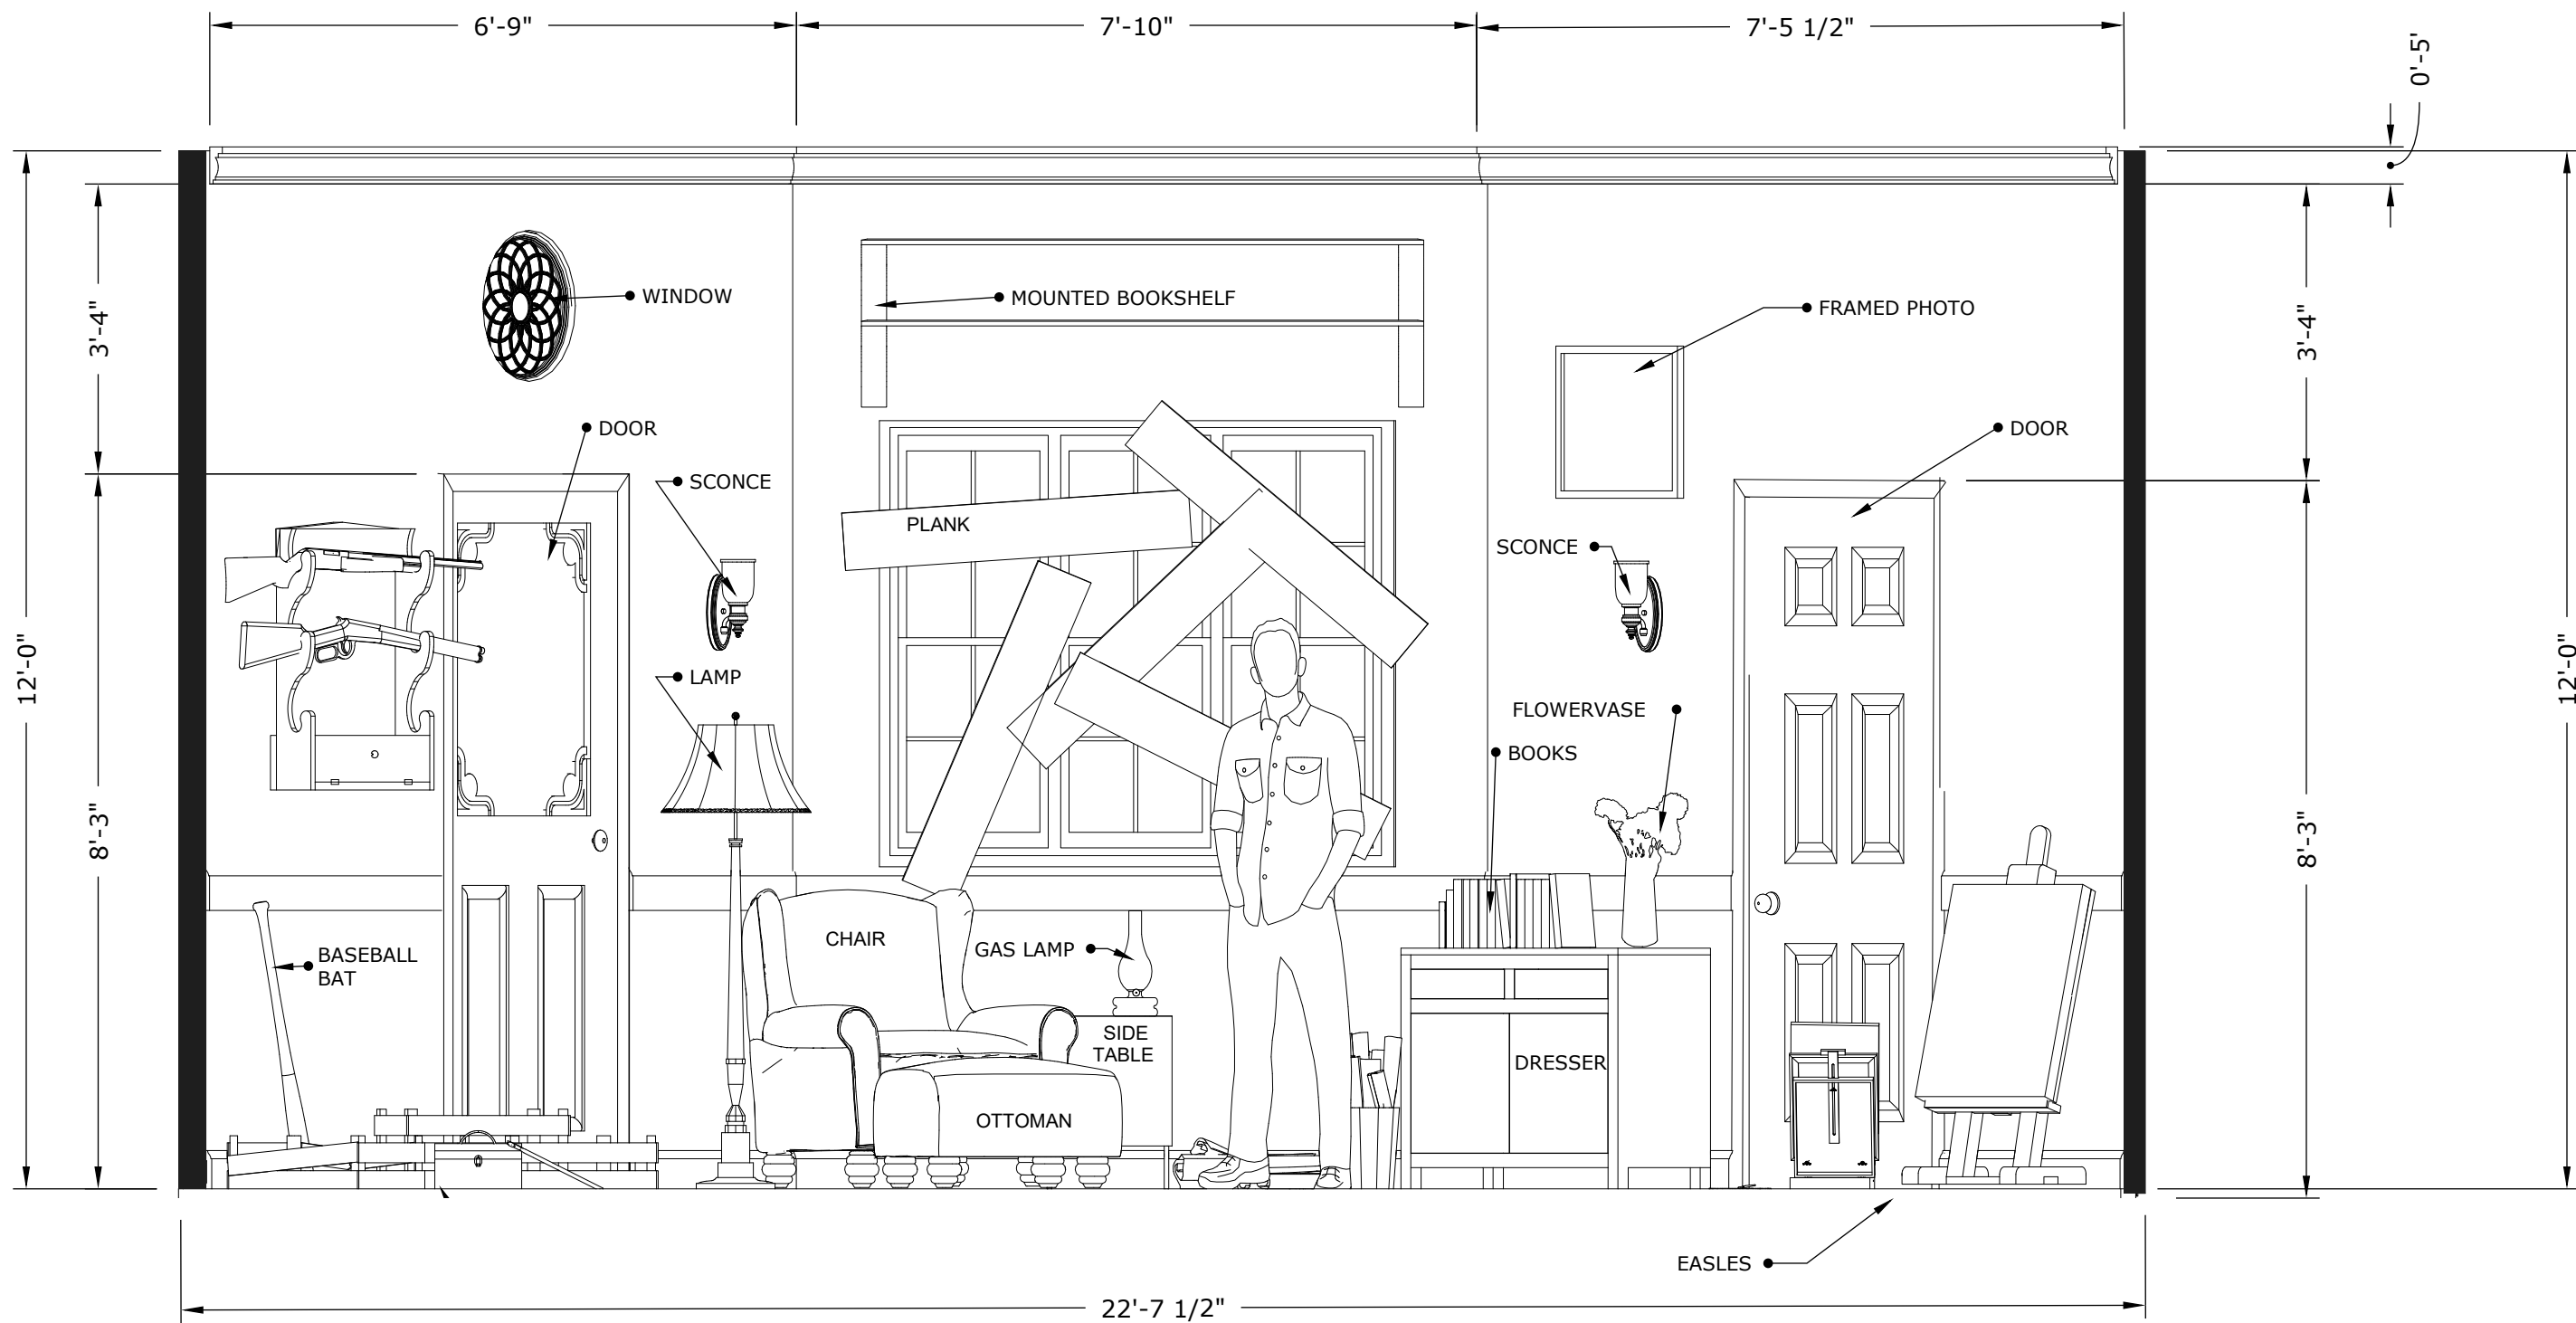

THERE'S A MAN IN THE WOODS	
SCAD MONDANARO	
TITLE PAGE	
DES: S. FOX	DIR: J.HOBBIE
SCALE:	DATE:

NTC

1	
THERE'S A MAN IN THE WOODS	
SCAD MONDANARO	
GROUNDPLAN	
DES: S. FOX	DIR: J.HOBBIE
SCALE: 1/2"=1'-0"	DATE: 02.02.2023

2

THERE'S A MAN IN THE WOODS	
SCAD MONDANARO	
FRONT ELEVATION	
DES: S. FOX	DIR: J.HOBBIE
SCALE: 1/2"=1'-0"	DATE: 02.02.2023

3

THERE'S A MAN IN THE WOODS	
SCAD MONDANARO	
RIGHT ELEVATION	
DES: S. FOX	DIR: J.HOBBIE
SCALE: 1/2"=1'-0"	DATE: 02.02.2023

4

THERE'S A MAN IN THE WOODS	
SCAD MONDANARO	
LEFT ELEVATION	
DES: S. FOX	DIR: J.HOBBIE
SCALE: 1/2"=1'-0"	DATE: 02.02.2023