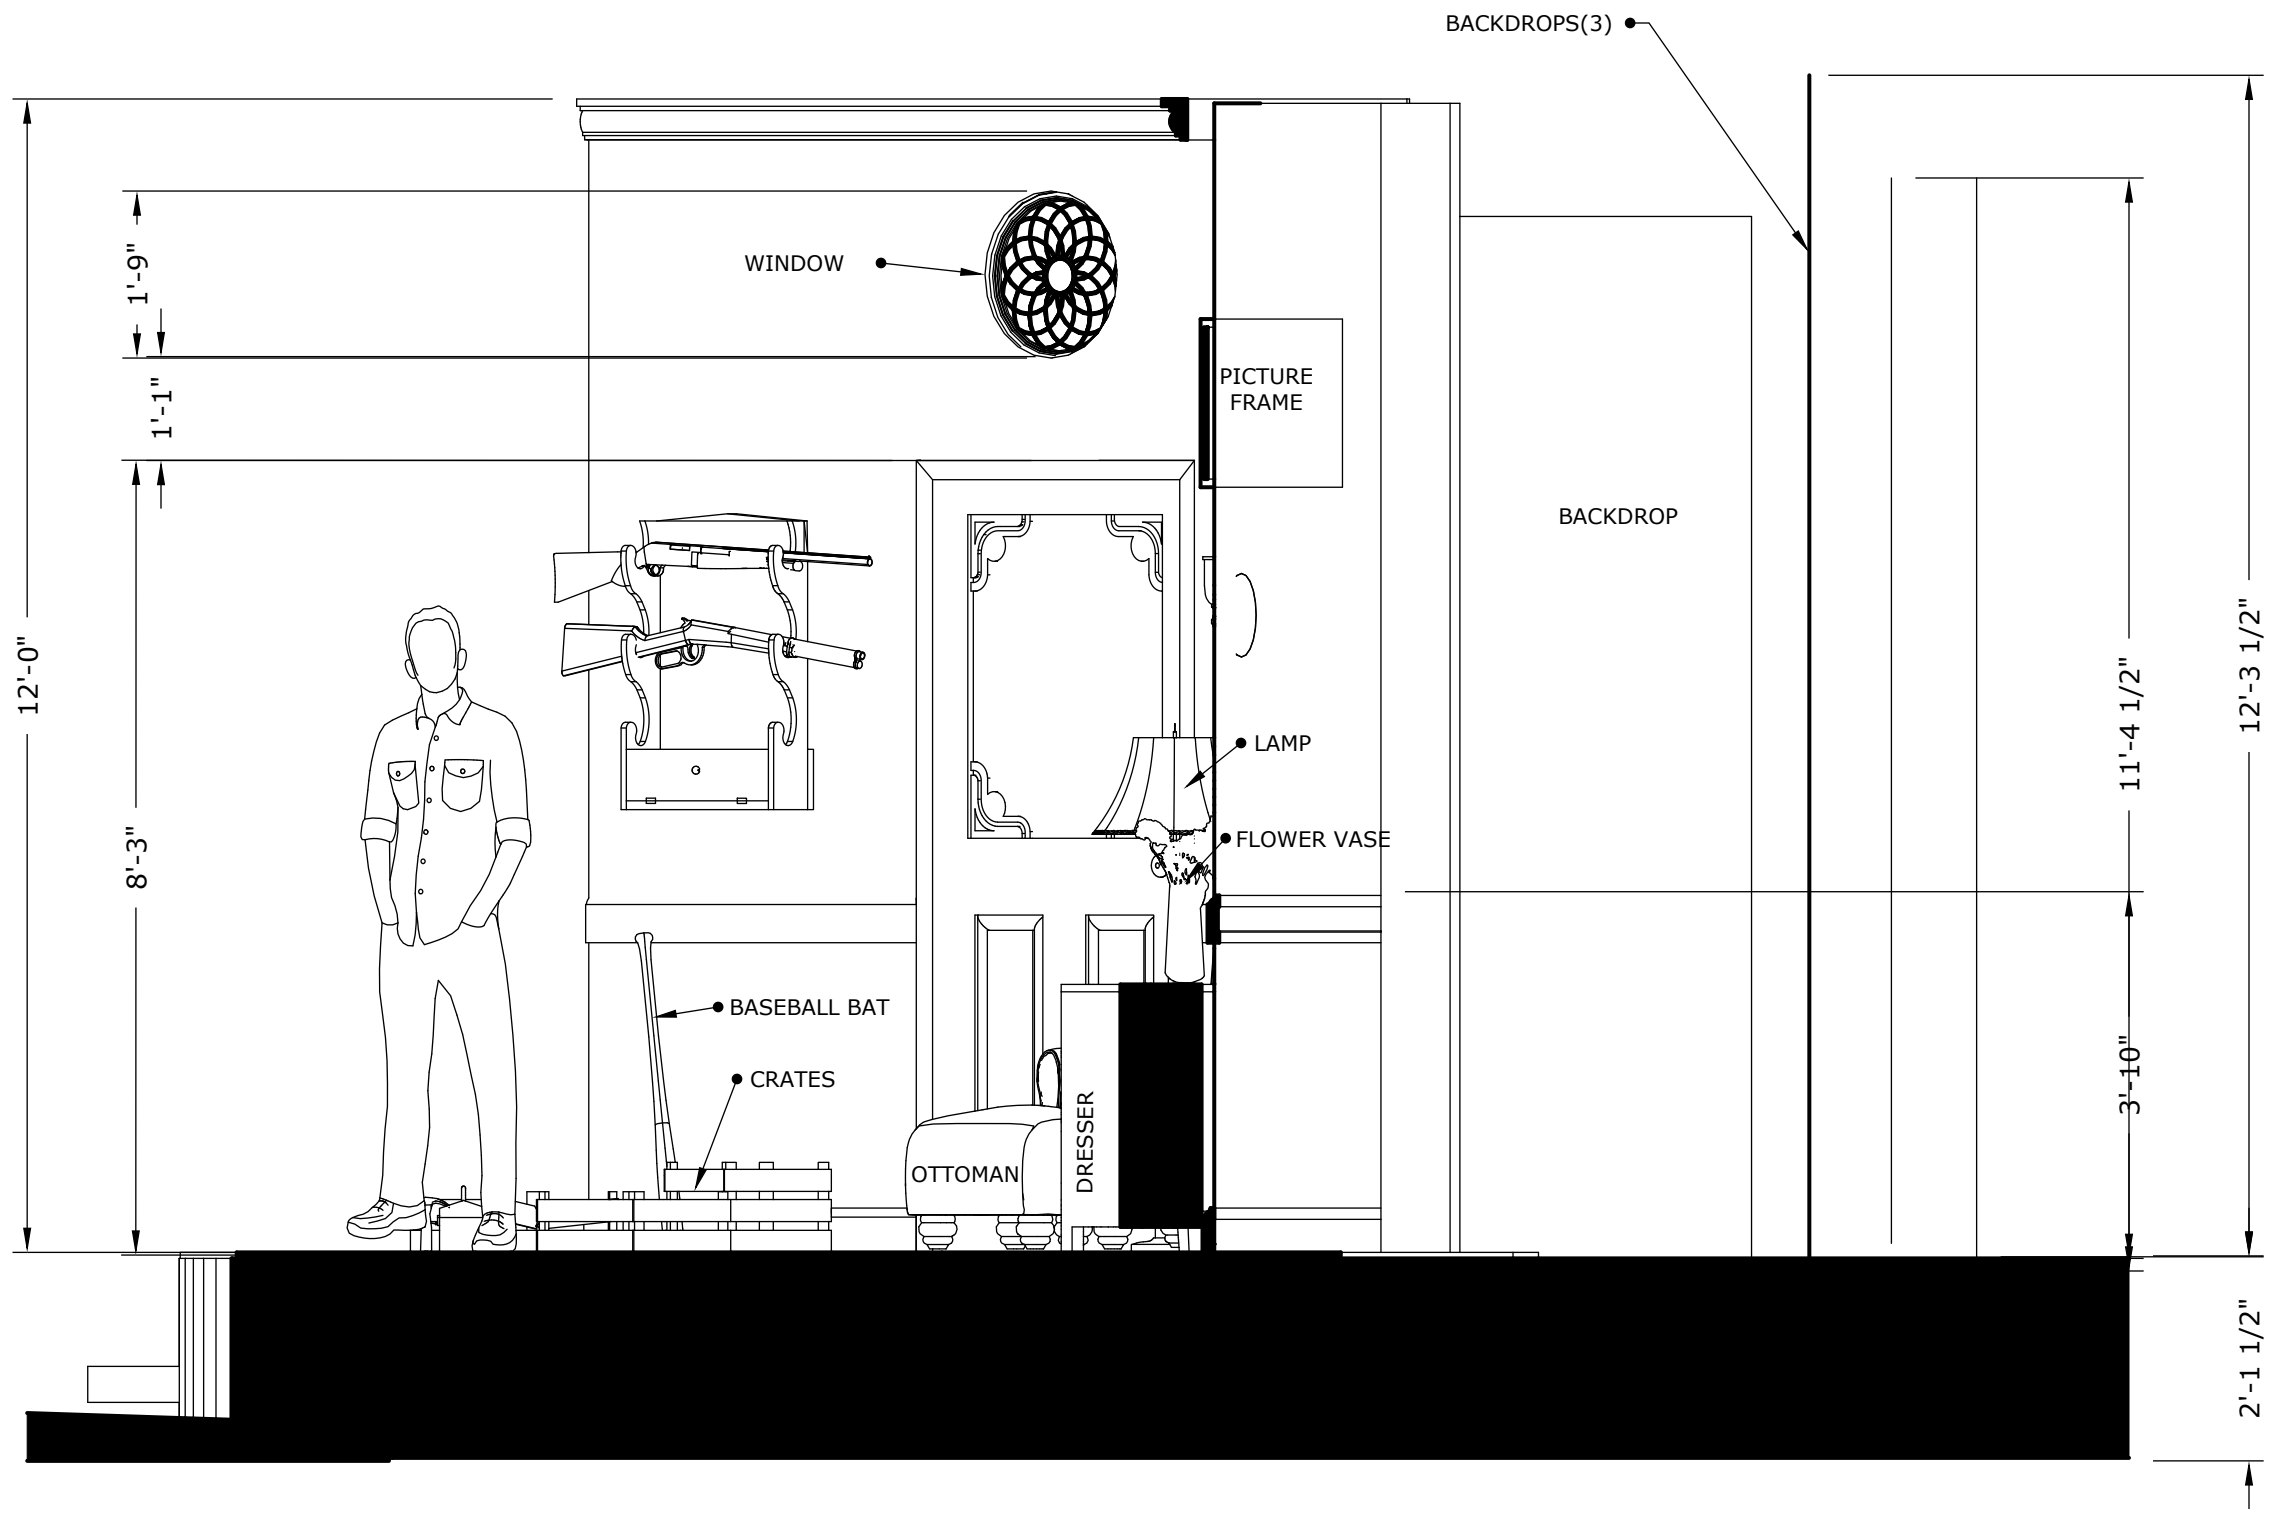

THERE'S A MAN IN THE WOODS	
SCAD MONDANARO	
TITLE PAGE	
DES: S. FOX	DIR: J.HOBBIE
SCALE:	DATE:

NTC

1	
THERE'S A MAN IN THE WOODS	
SCAD MONDANARO	
GROUNDPLAN	
DES: S. FOX	DIR: J.HOBBIE
SCALE: 1/2"=1'-0"	DATE: 02.02.2023

2

THERE'S A MAN IN THE WOODS	
SCAD MONDANARO	
FRONT ELEVATION	
DES: S. FOX	DIR: J.HOBBIE
SCALE: 1/2"=1'-0"	DATE: 02.02.2023

3

THERE'S A MAN IN THE WOODS	
SCAD MONDANARO	
RIGHT ELEVATION	
DES: S. FOX	DIR: J.HOBBIE
SCALE: 1/2"=1'-0"	DATE: 02.02.2023

4

THERE'S A MAN IN THE WOODS	
SCAD MONDANARO	
LEFT ELEVATION	
DES: S. FOX	DIR: J.HOBBIE
SCALE: 1/2"=1'-0"	DATE: 02.02.2023