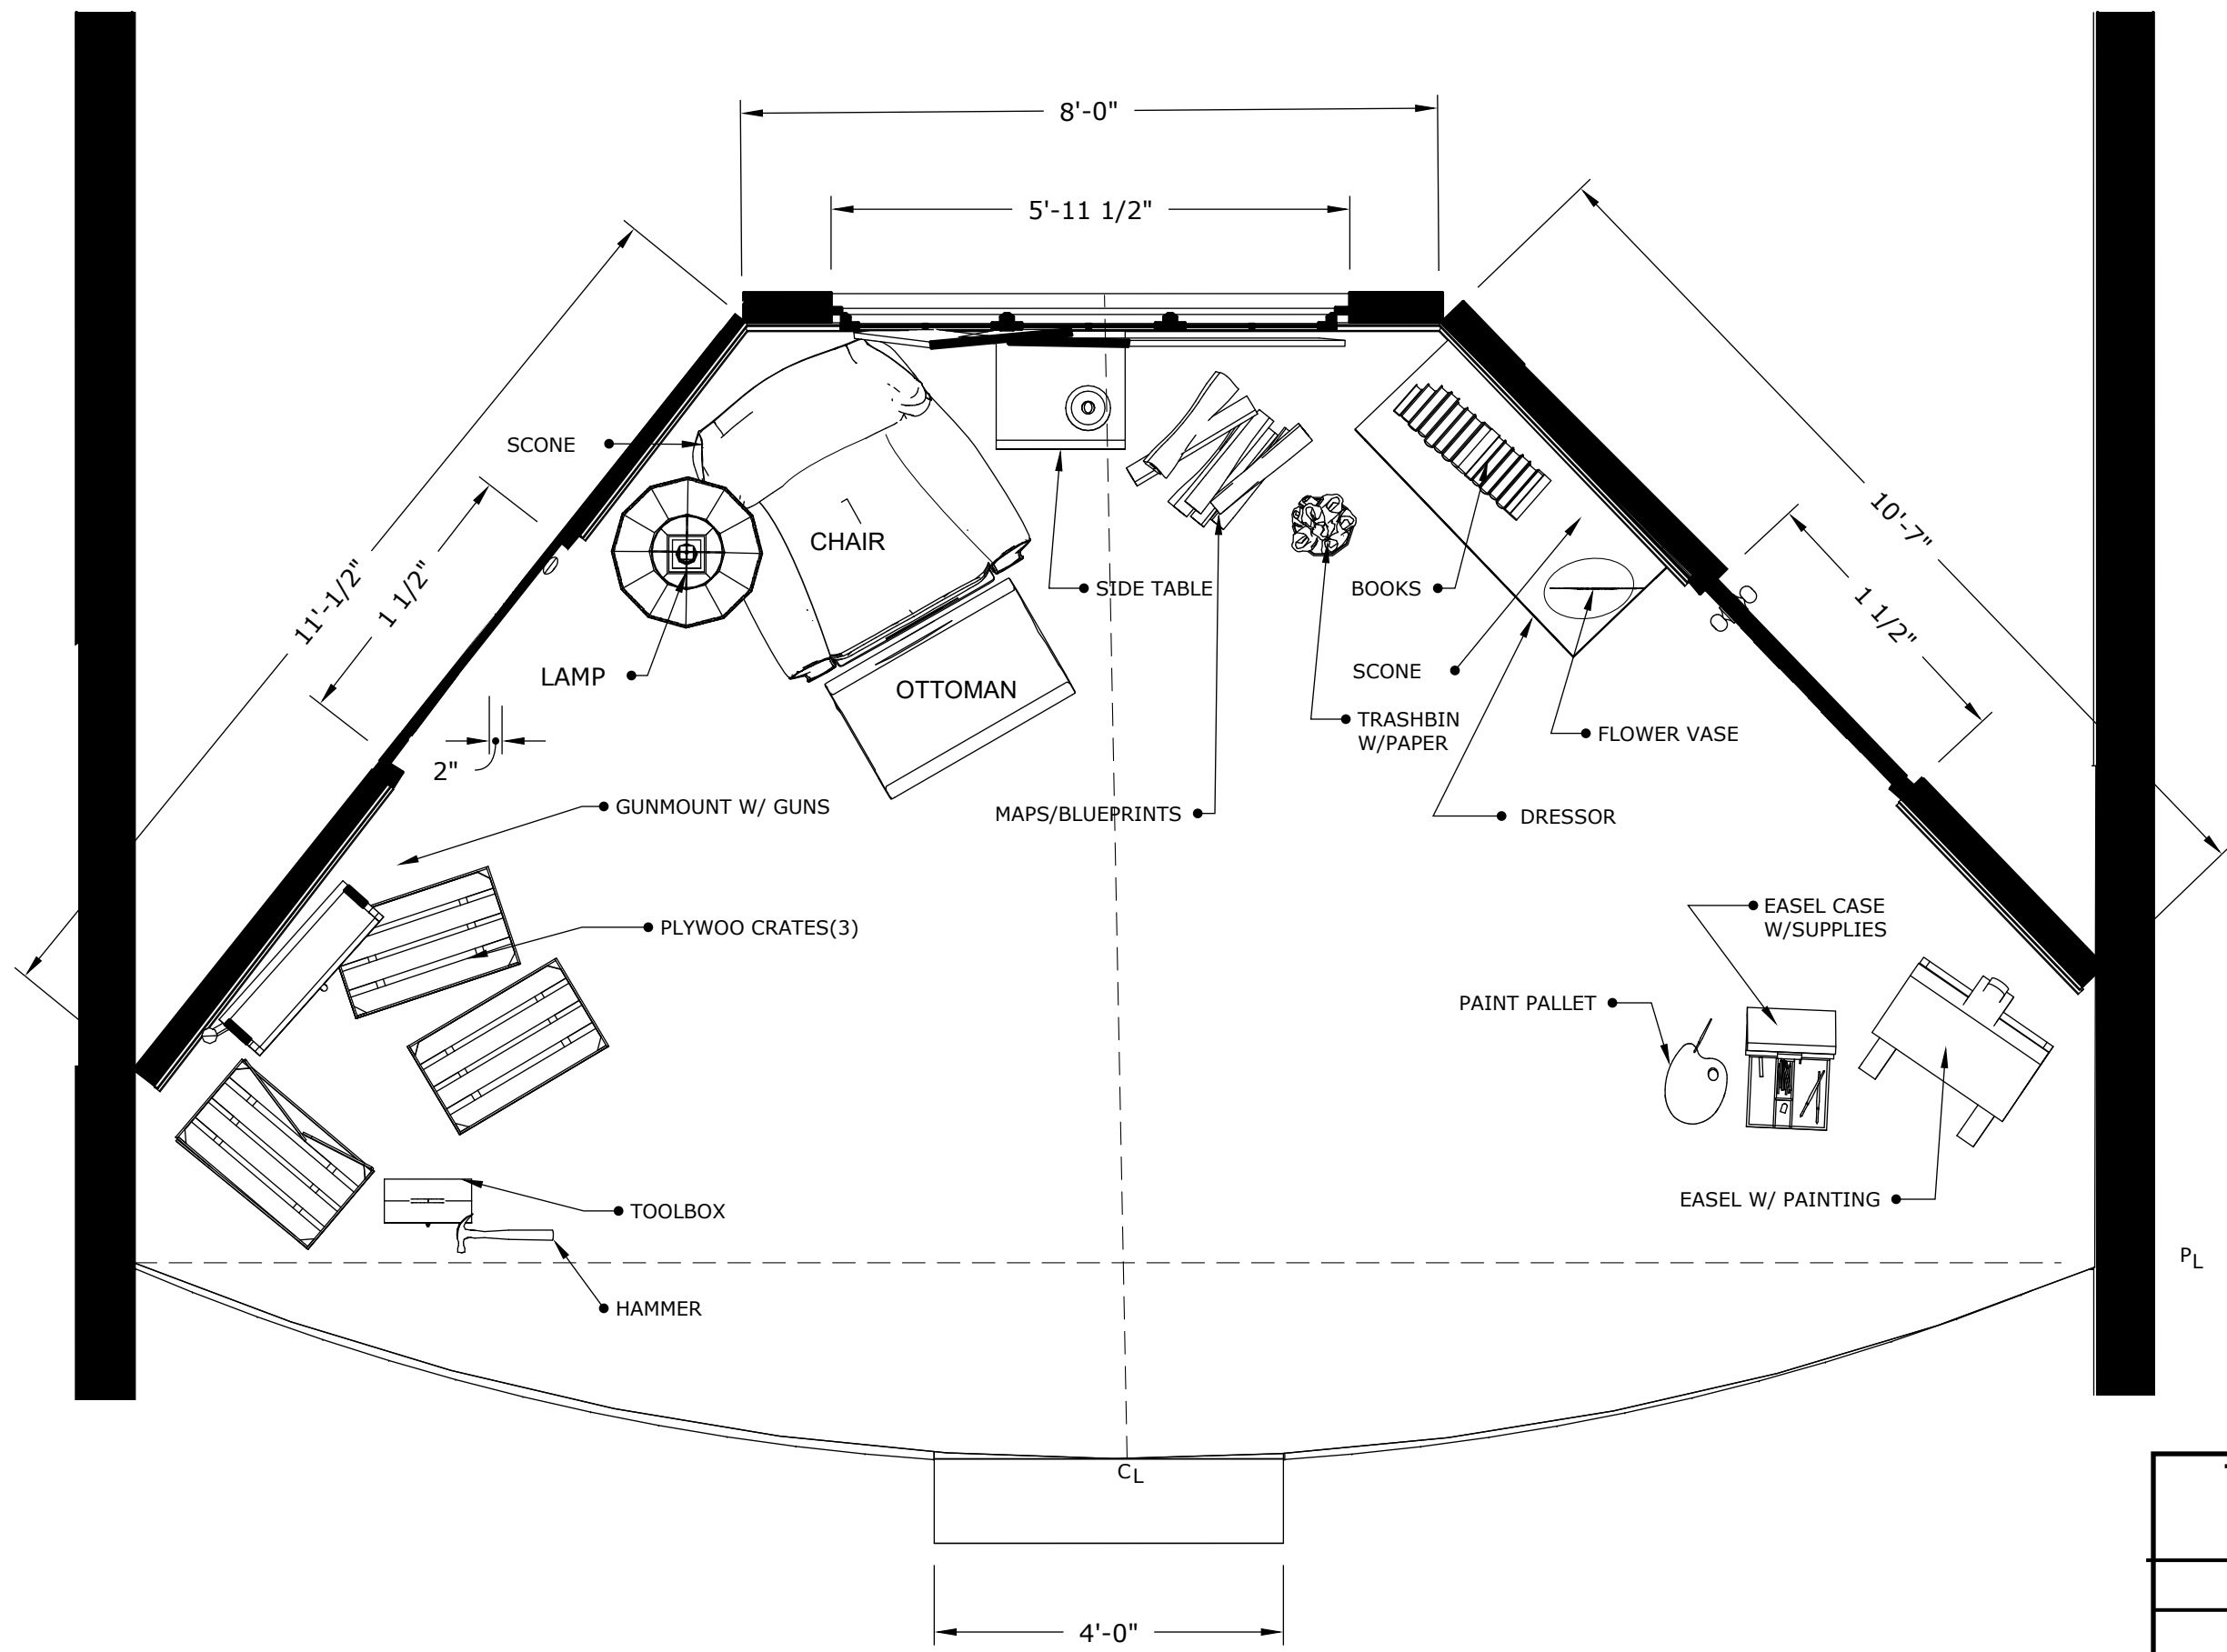

THERE'S A MAN IN THE WOODS	
SCAD MONDANARO	
TITLE PAGE	
DES: S. FOX	DIR: J.HOBBIE
SCALE:	DATE:

NTC

1	
THERE'S A MAN IN THE WOODS	
SCAD MONDANARO	
GROUNDPLAN	
DES: S. FOX	DIR: J.HOBBIE
SCALE: 1/2"=1'-0"	DATE: 02.02.2023

2

THERE'S A MAN IN THE WOODS	
SCAD MONDANARO	
FRONT ELEVATION	
DES: S. FOX	DIR: J.HOBBIE
SCALE: 1/2"=1'-0"	DATE: 02.02.2023

3

THERE'S A MAN IN THE WOODS	
SCAD MONDANARO	
RIGHT ELEVATION	
DES: S. FOX	DIR: J.HOBBIE
SCALE: 1/2"=1'-0"	DATE: 02.02.2023

4

THERE'S A MAN IN THE WOODS	
SCAD MONDANARO	
LEFT ELEVATION	
DES: S. FOX	DIR: J.HOBBIE
SCALE: 1/2"=1'-0"	DATE: 02.02.2023