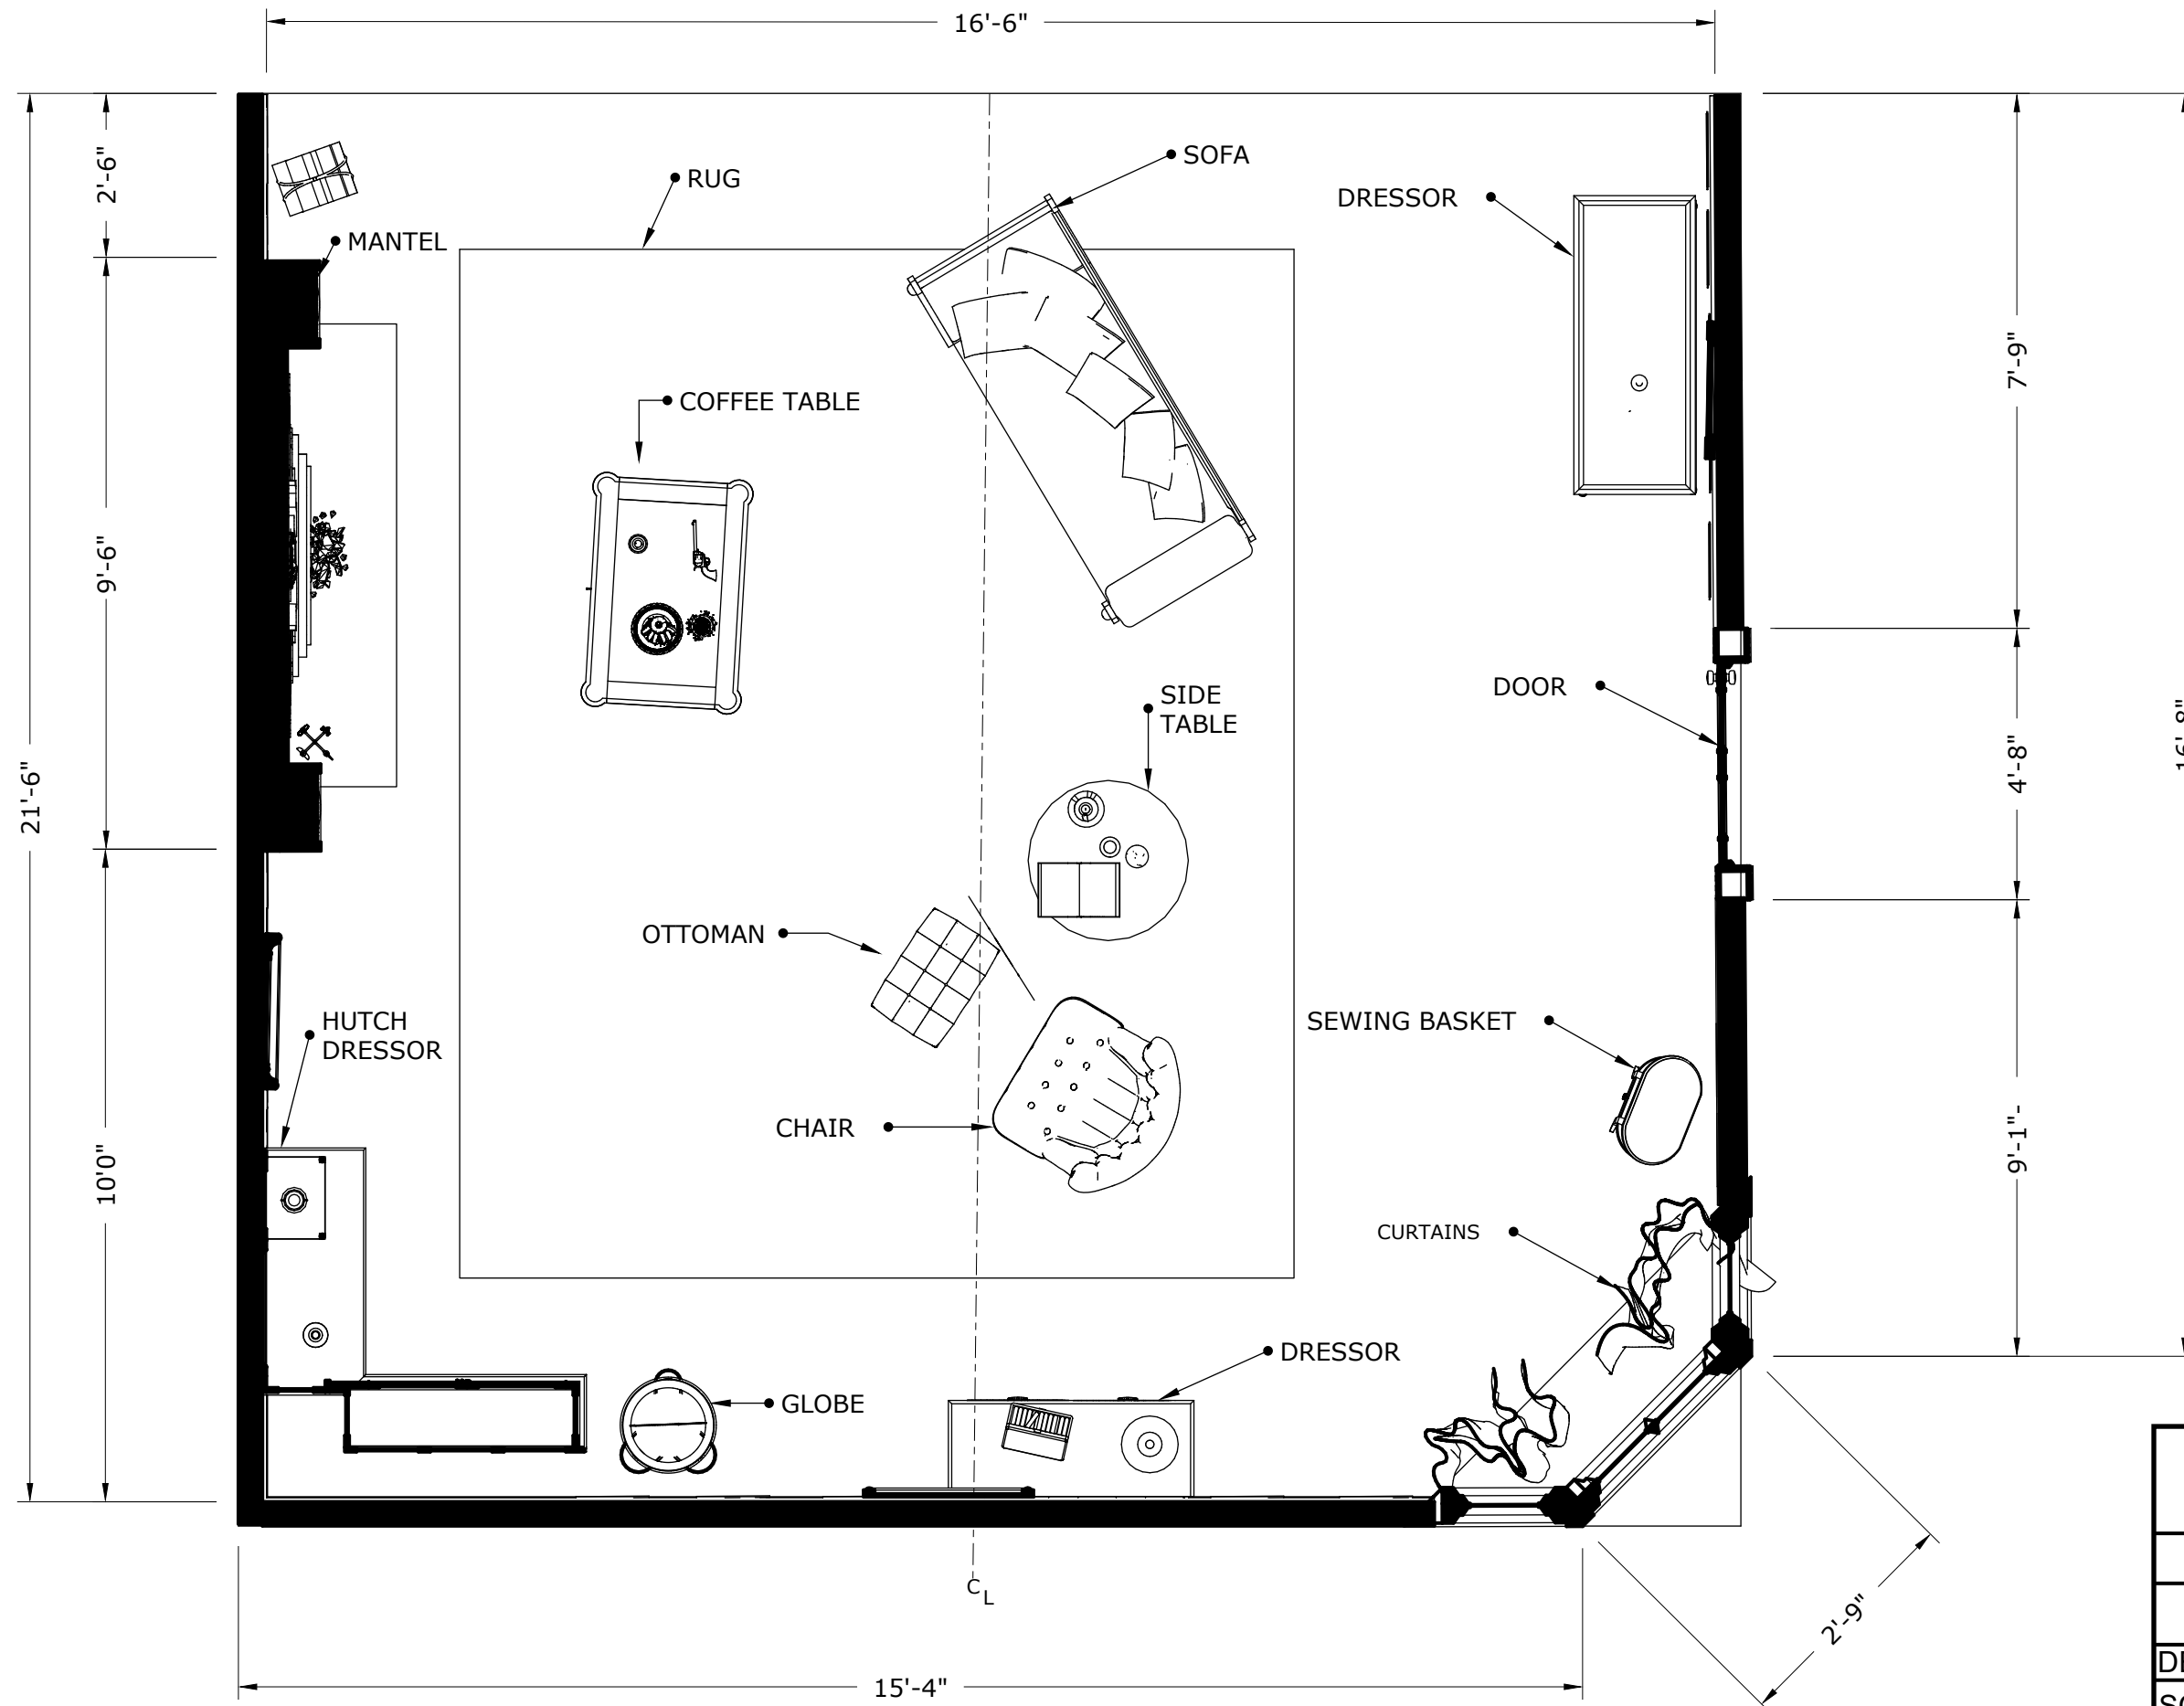

1

THE RAVEN

SAVANNAH COLLEGE OF ART AND DESIGN

SPLASH PAGE

DES: S. FOX

DIR: J.HOBBIE

SCALE:

1/2"=1'-0" 02.02.2023

<h1>THE RAVEN</h1>	
SAVANNAH COLLEGE OF ART AND DESIGN	
DES: S. FOX	DIR: J.HOBBIE
SCALE: 1/2"=1'-0"	02.02.2023

2

THE RAVEN	
SAVANNAH COLLEGE OF ART AND DESIGN	
RIGHT ELEVATION	
DES: S. FOX	DIR: J.HOBBIE
SCALE: 1/2"=1'-0"	02.02.2023

3

THE RAVEN	
SAVANNAH COLLEGE OF ART AND DESIGN	
LEFT ELEVATION	
DES: S. FOX	DIR: J.HOBBIE
SCALE: 1/2"=1'-0"	02.02.2023

4

THE RAVEN	
SAVANNAH COLLEGE OF ART AND DESIGN	
FRONT ELEVATION	
DES: S. FOX	DIR: J.HOBBIE
SCALE: 1/2"=1'-0"	02.02.2023