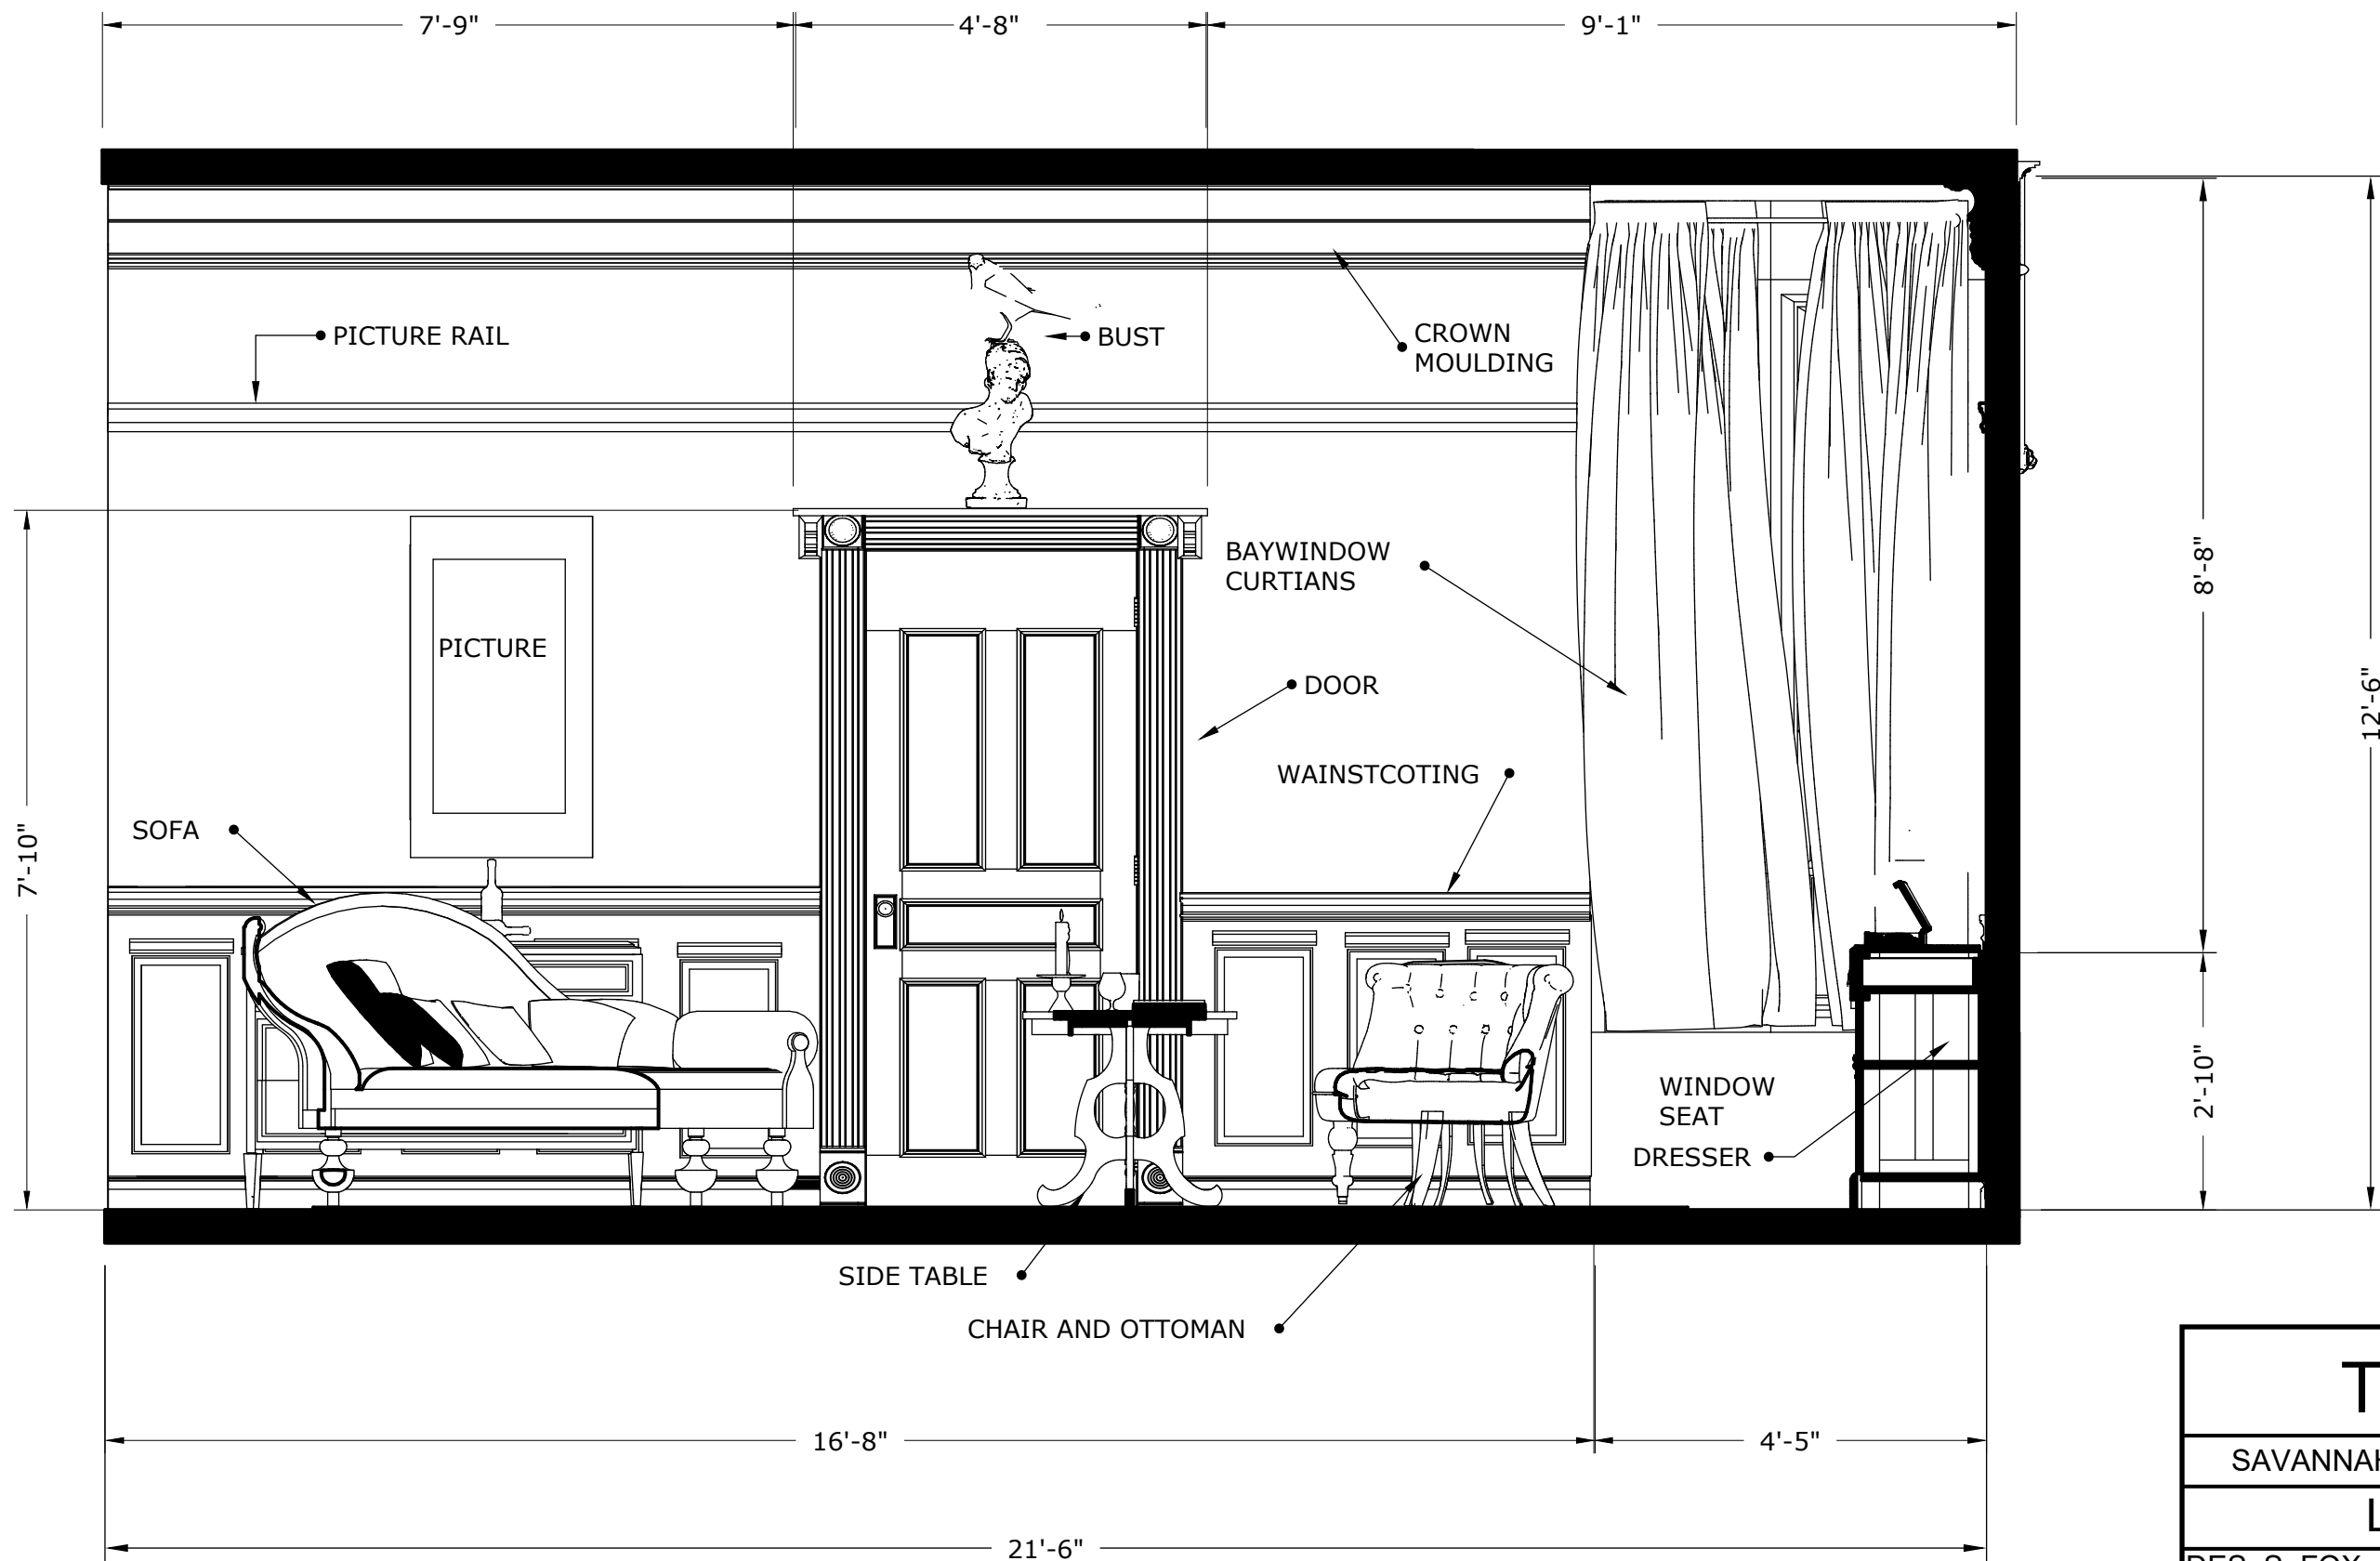

1

THE RAVEN

SAVANNAH COLLEGE OF ART AND DESIGN

SPLASH PAGE

DES: S. FOX

DIR: J.HOBBIE

SCALE:

1/2"=1'-0" 02.02.2023

<h1>THE RAVEN</h1>	
SAVANNAH COLLEGE OF ART AND DESIGN	
DES: S. FOX	DIR: J.HOBBIE
SCALE: 1/2"=1'-0"	02.02.2023

2

THE RAVEN	
SAVANNAH COLLEGE OF ART AND DESIGN	
RIGHT ELEVATION	
DES: S. FOX	DIR: J.HOBBIE
SCALE: 1/2"=1'-0"	02.02.2023

3

THE RAVEN	
SAVANNAH COLLEGE OF ART AND DESIGN	
LEFT ELEVATION	
DES: S. FOX	DIR: J.HOBBIE
SCALE: 1/2"=1'-0"	02.02.2023

4

THE RAVEN	
SAVANNAH COLLEGE OF ART AND DESIGN	
FRONT ELEVATION	
DES: S. FOX	DIR: J.HOBBIE
SCALE: 1/2"=1'-0"	02.02.2023