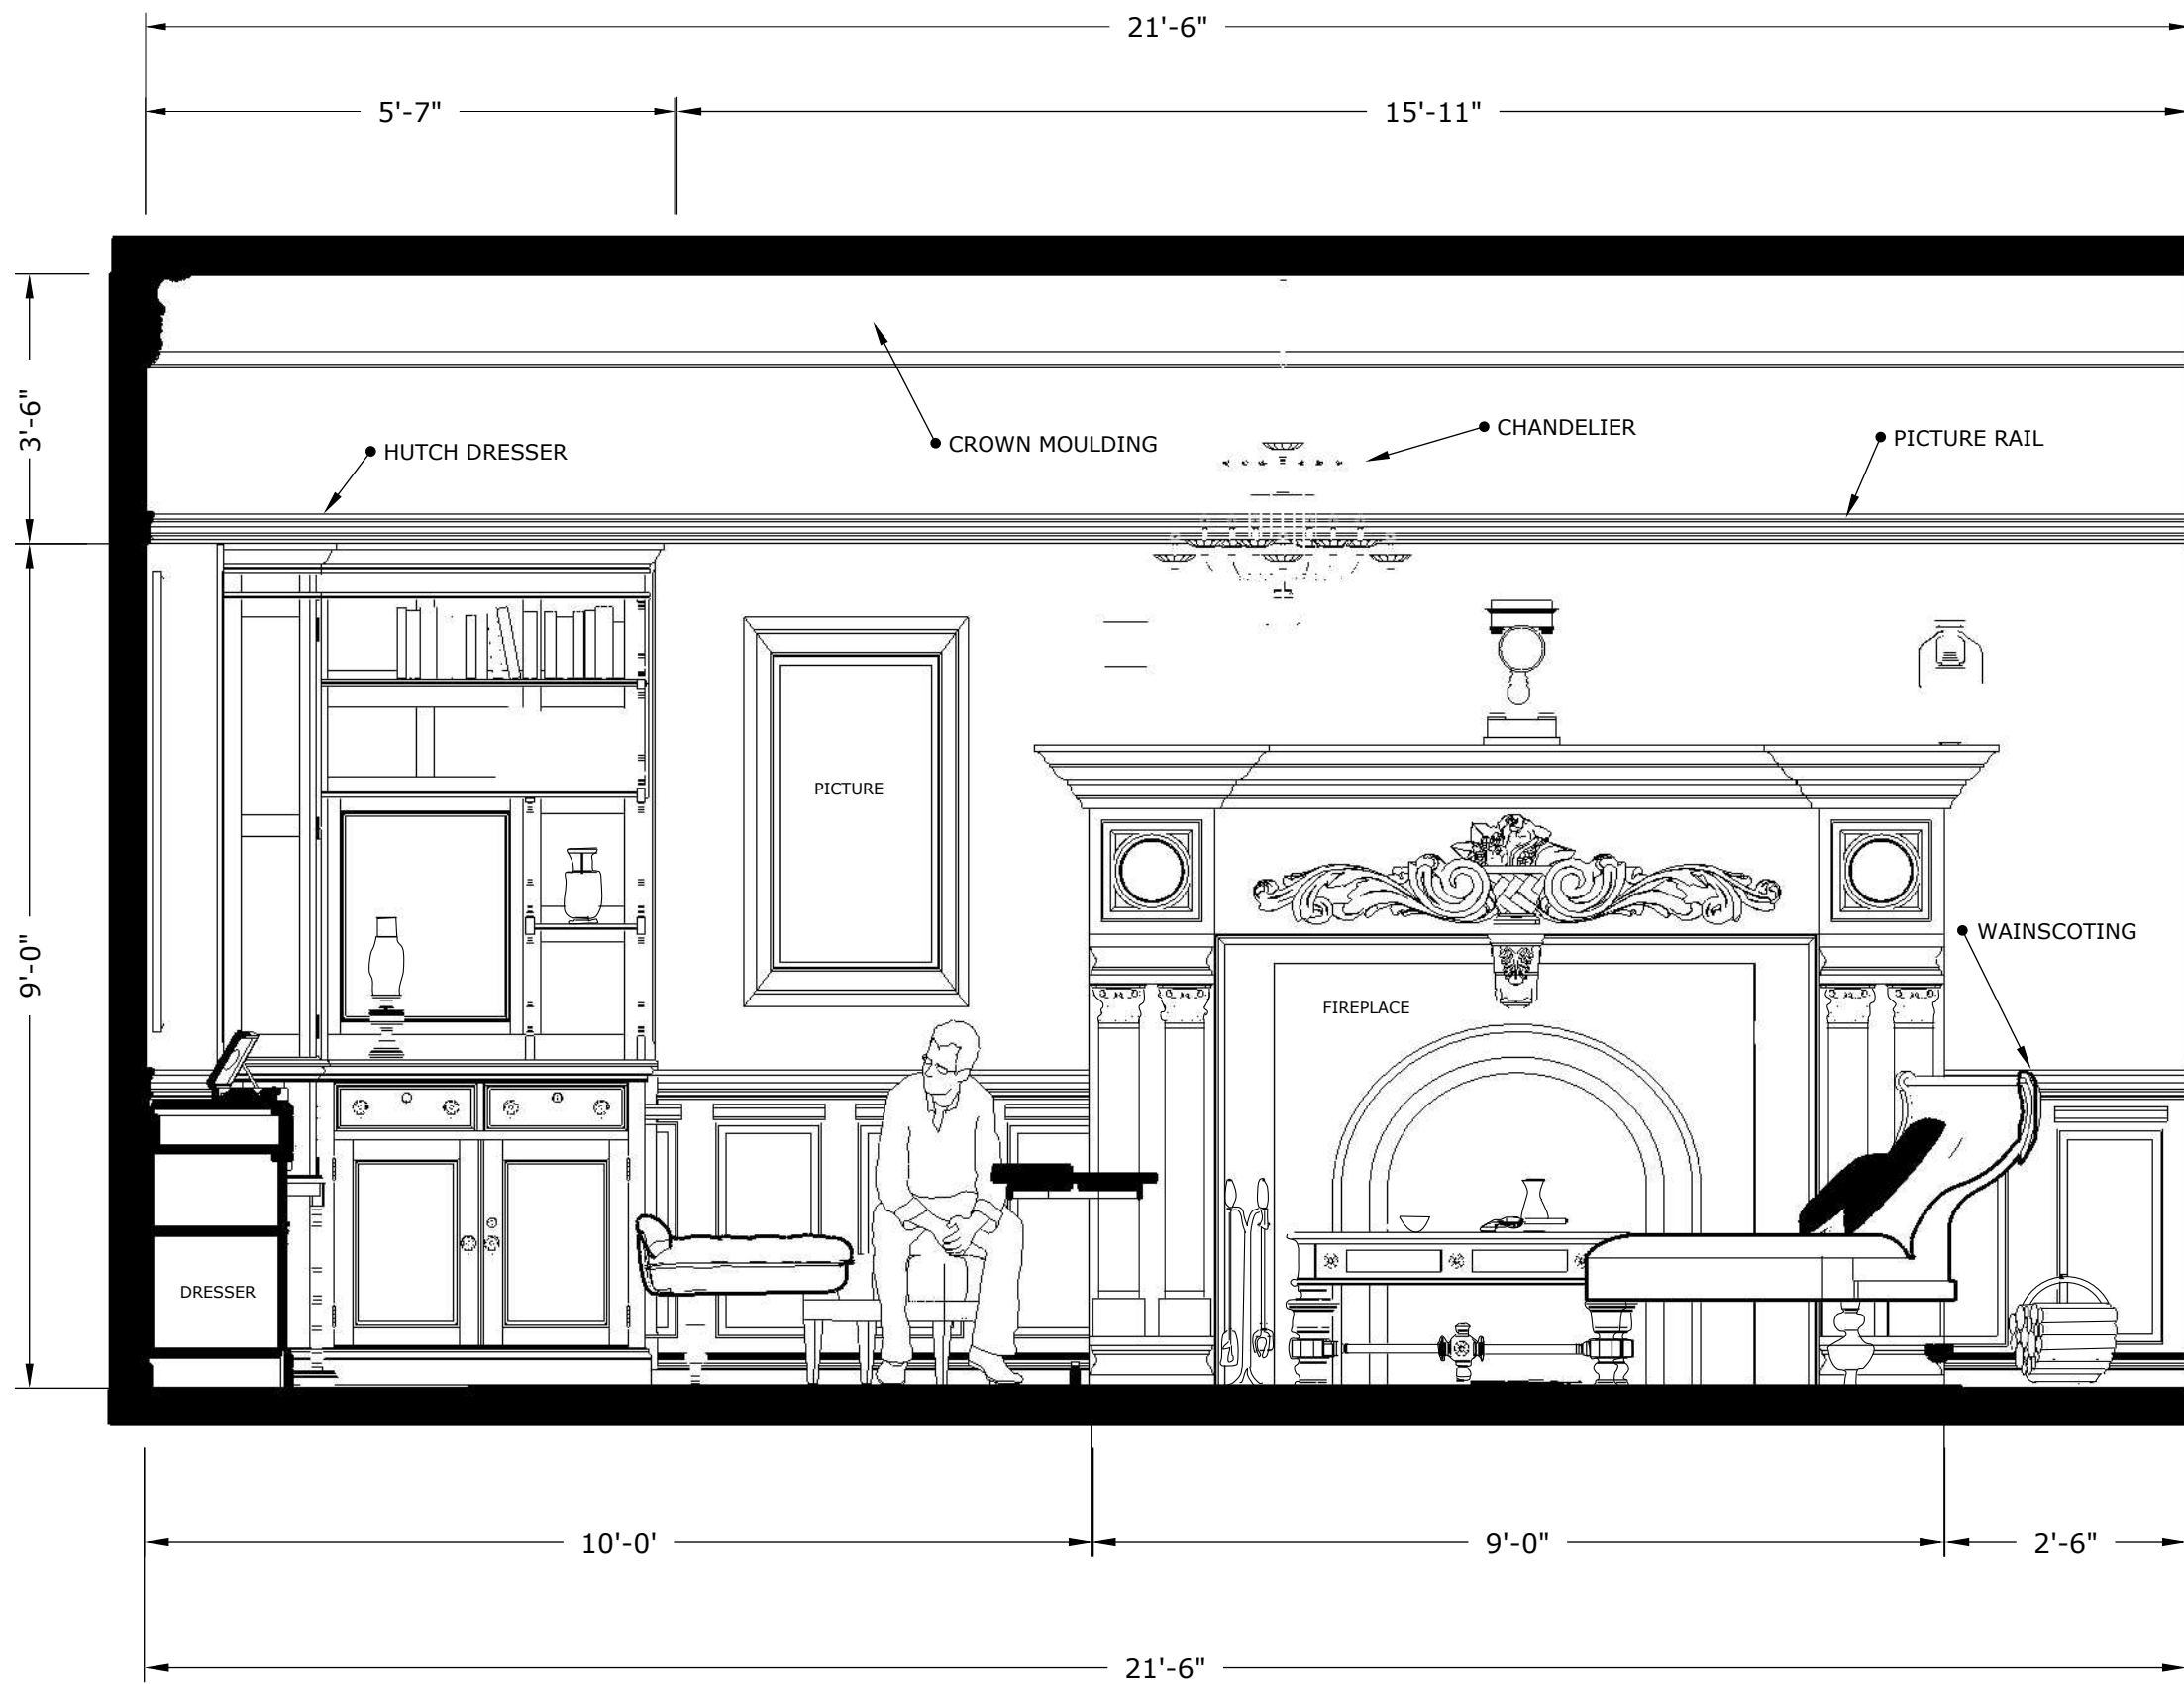

1

THE RAVEN

SAVANNAH COLLEGE OF ART AND DESIGN

SPLASH PAGE

DES: S. FOX

DIR: J.HOBBIE

SCALE:

1/2"=1'-0" 02.02.2023

<h1>THE RAVEN</h1>	
SAVANNAH COLLEGE OF ART AND DESIGN	
DES: S. FOX	DIR: J.HOBBIE
SCALE: 1/2"=1'-0"	02.02.2023

2

THE RAVEN	
SAVANNAH COLLEGE OF ART AND DESIGN	
RIGHT ELEVATION	
DES: S. FOX	DIR: J.HOBBIE
SCALE: 1/2"=1'-0"	02.02.2023

3

THE RAVEN	
SAVANNAH COLLEGE OF ART AND DESIGN	
LEFT ELEVATION	
DES: S. FOX	DIR: J.HOBBIE
SCALE: 1/2"=1'-0"	02.02.2023

4

THE RAVEN	
SAVANNAH COLLEGE OF ART AND DESIGN	
FRONT ELEVATION	
DES: S. FOX	DIR: J.HOBBIE
SCALE: 1/2"=1'-0"	02.02.2023