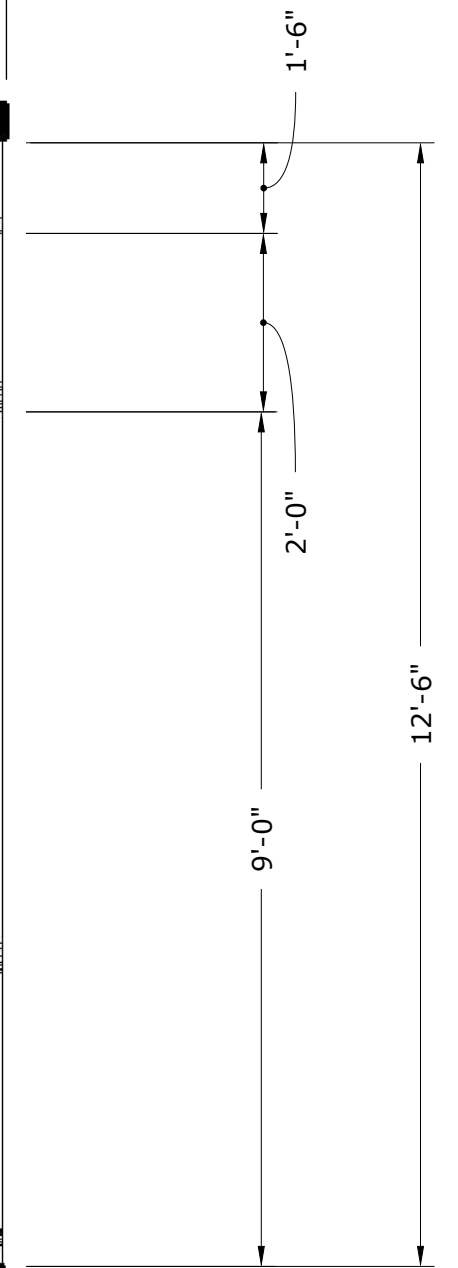

1

THE RAVEN

SAVANNAH COLLEGE OF ART AND DESIGN

SPLASH PAGE

DES: S. FOX

DIR: J.HOBBIE

SCALE:

1/2"=1'-0" 02.02.2023

<h1>THE RAVEN</h1>	
SAVANNAH COLLEGE OF ART AND DESIGN	
DES: S. FOX	DIR: J.HOBBIE
SCALE: 1/2"=1'-0"	02.02.2023

2

THE RAVEN	
SAVANNAH COLLEGE OF ART AND DESIGN	
RIGHT ELEVATION	
DES: S. FOX	DIR: J.HOBBIE
SCALE: 1/2"=1'-0"	02.02.2023

3

THE RAVEN	
SAVANNAH COLLEGE OF ART AND DESIGN	
LEFT ELEVATION	
DES: S. FOX	DIR: J.HOBBIE
SCALE: 1/2"=1'-0"	02.02.2023

4

THE RAVEN	
SAVANNAH COLLEGE OF ART AND DESIGN	
FRONT ELEVATION	
DES: S. FOX	DIR: J.HOBBIE
SCALE: 1/2"=1'-0"	02.02.2023