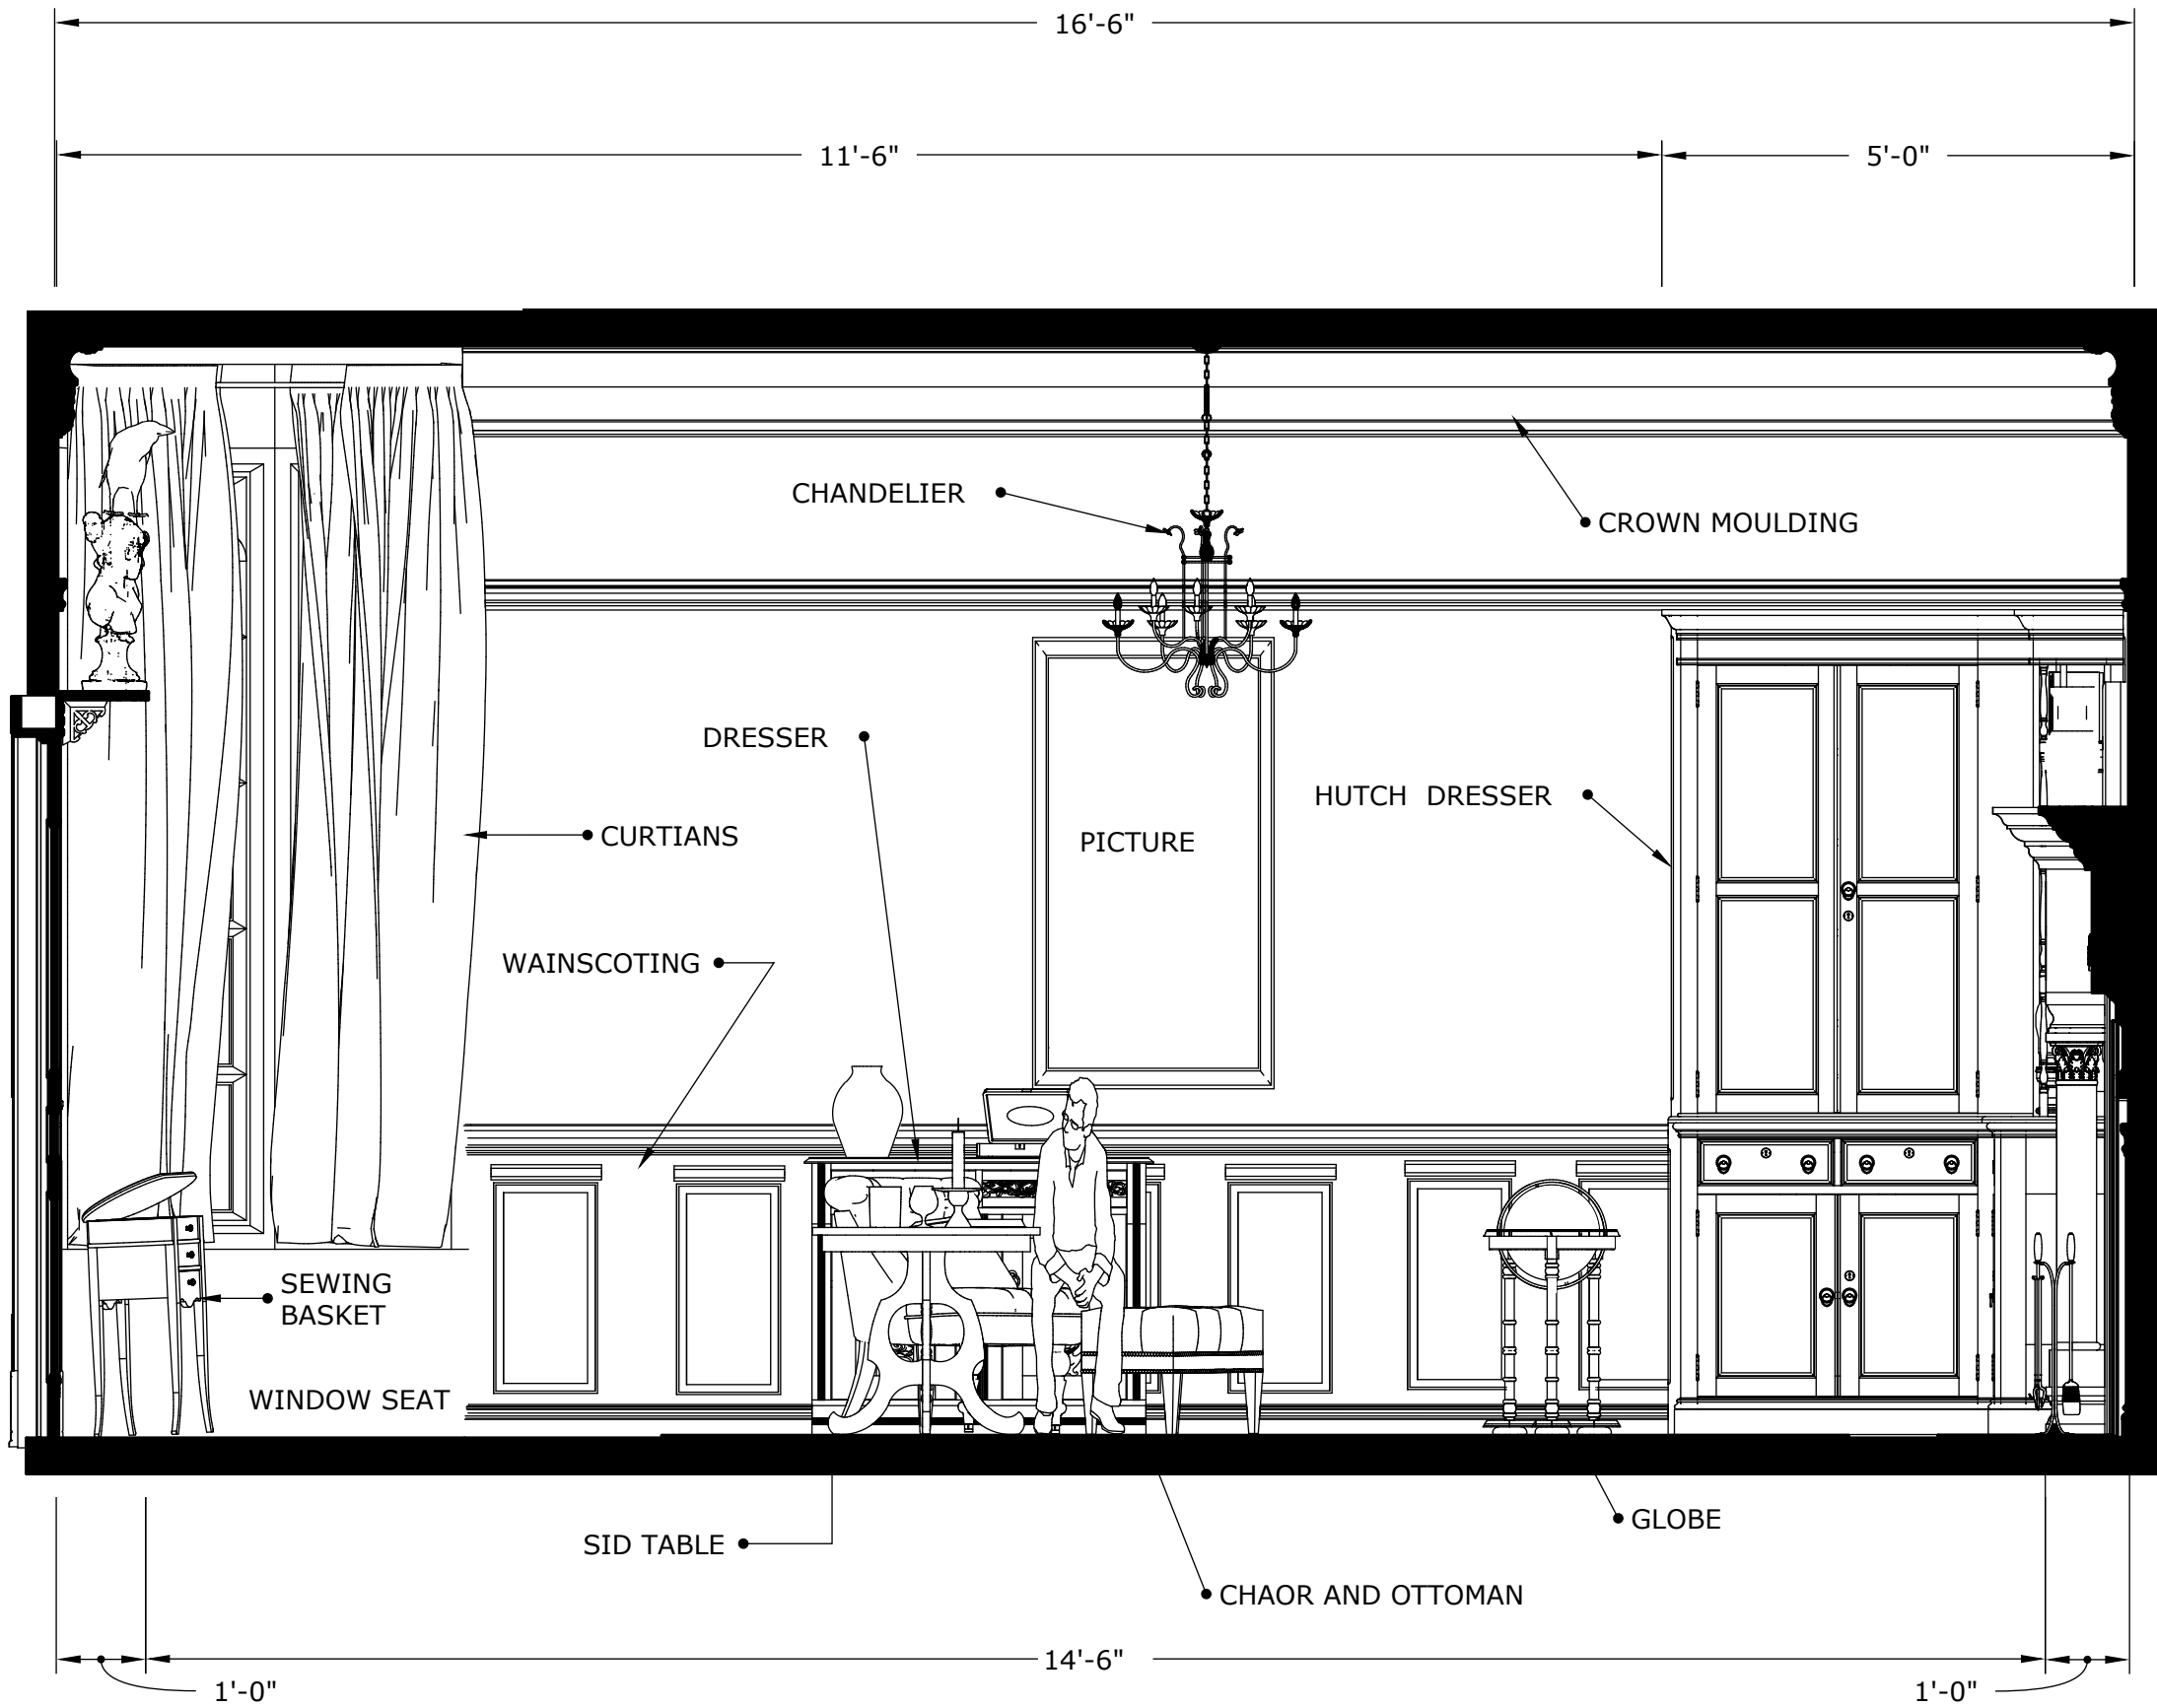

<h1>THE RAVEN</h1>	
SAVANNAH COLLEGE OF ART AND DESIGN	
DES: S. FOX	DIR: J.HOBBIE
SCALE: 1/2"=1'-0"	02.02.2023

2

THE RAVEN	
SAVANNAH COLLEGE OF ART AND DESIGN	
RIGHT ELEVATION	
DES: S. FOX	DIR: J.HOBBIE
SCALE: 1/2"=1'-0"	02.02.2023

3

THE RAVEN	
SAVANNAH COLLEGE OF ART AND DESIGN	
LEFT ELEVATION	
DES: S. FOX	DIR: J.HOBBIE
SCALE: 1/2"=1'-0"	02.02.2023

4

THE RAVEN	
SAVANNAH COLLEGE OF ART AND DESIGN	
FRONT ELEVATION	
DES: S. FOX	DIR: J.HOBBIE
SCALE: 1/2"=1'-0"	02.02.2023